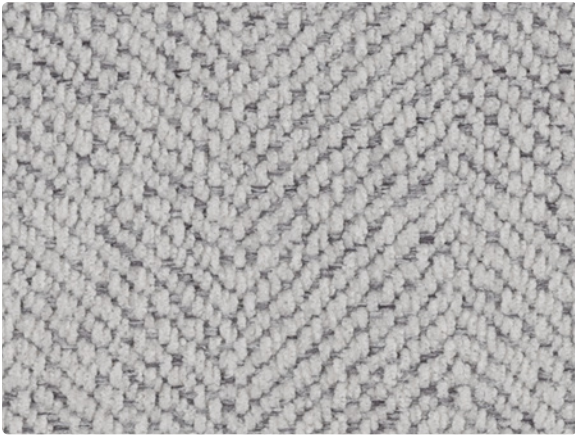

LANCASTER
332-001 Cardinal

OMEGA
OM-009 Clay

DURANGO
DU-011 Chili

OMEGA
OM-001 Oxblood

LANCASTER
332-016 Masonry

Additional colors are available. Please refer to the Mayer Fabrics website.

ADLER
640-006 Alloy