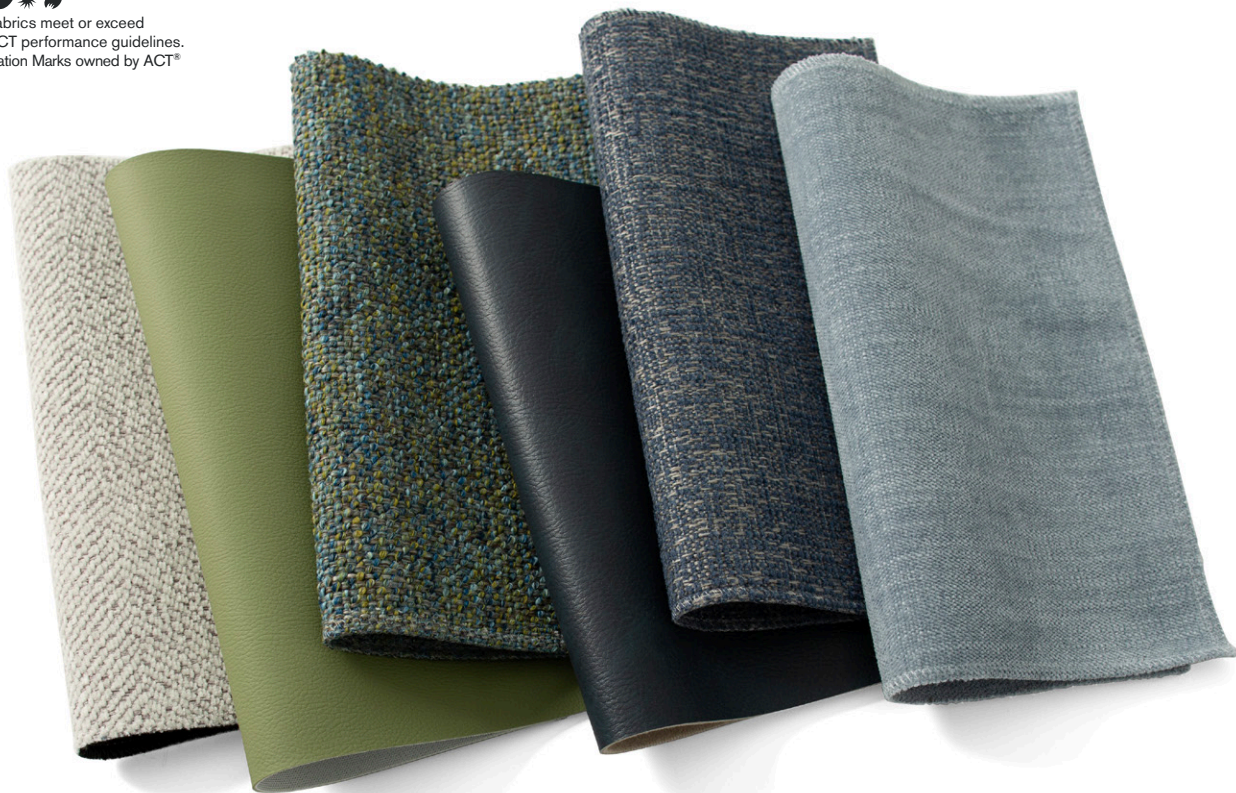

DYE TRANSFER DISCLAIMER

Certain clothing and accessory dyes (such as those used on denim jeans) may migrate to lighter colors. This phenomenon is increased by humidity and temperature and is irreversible. Mayer Fabrics will not assume responsibility for dye transfer caused by external contaminants. Please check compatibility when using this product in combination with painted or varnished surfaces.

ADDITIONAL INFORMATION

^Abrasion test results exceeding ACT Performance Guidelines are not an indicator of product lifespan. Multiple factors affect fabric durability and appearance retention.

Warranty: Please refer to the Mayer website for warranty information by pattern.

Custom Colors: All patterns can be custom colored. Minimum yardage applies.

Digital Swatch Card Color Matching: Due to color variations on different monitors and color printers, actual swatch colors may vary slightly. Please request a memo sample from Mayer Fabrics to ensure proper color representation.

Complete and current product information available at mayerfabrics.com.

These fabrics meet or exceed these ACT performance guidelines.
*Certification Marks owned by ACT®

MAYER FABRICS