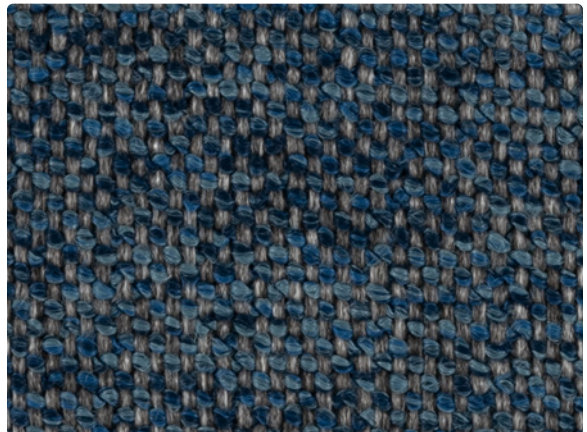

DELMAR
641-004 Water

ADLER
640-004 Iceberg

SEVILLE
642-003 Spring

LANCASTER
332-003 Olive

DELMAR
641-003 Pine

LANCASTER
332-014 Ocean

SEVILLE
642-014 Sea

SEVILLE
642-024 River

DURANGO
DU-006 Black

LANCASTER
332-024 Denim

Additional colors are available. Please refer to the Mayer Fabrics website.

TECHNICAL INFORMATION

Cambridge Coordinates

Pattern 54"	Content and Backing	Certifications	Weight/ Linear Yd.	Pattern Repeat	Finish	Abrasion Wyzenbeek	Light- Fastness	Flammability	Cleaning Code
ADLER <i>Directional Railroaded</i>	100% Polyester Backing: Polyester	GREENGUARD Gold	16.5 oz.	0.625" H, 1.875" V	Stain Repellent - PFAS Free	100,000^ Double Rubs CottonDuck	40 hours	Cal. 117-2013 NFPA 260/UFAC Class 1	S
DELMAR <i>Directional</i>	100% Polyester Backing: Acrylic	GREENGUARD Gold	19.7 oz.	None	Stain Repellent - PFAS Free	100,000^ Double Rubs Cotton Duck	40 hours	Cal. 117-2013 NFPA 260/UFAC Class 1	S
DURANGO™	78% Vinyl - Phthalate Free face, 22% Polyester backing	GREENGUARD Gold	30 oz.	None	Soil & Stain Resistant Top Coat with Ink Resistant Technology	1,000,000^ Double Rubs Cotton Duck	650 hours	Cal. 117-2013 NFPA 260/UFAC Class 1 BIFMA	BC, CFC
LANCASTER <i>Directional</i>	97% Solution-Dyed Olefin, 3% Solution-Dyed Polyester Backing: Acrylic	GREENGUARD Gold	21.9 oz.	0.188" H, 0.188" V	Inherently Cleanable	50,000^ Double Rubs Wire Screen	40 hours	Cal. 117-2013 NFPA 260/UFAC Class 1	WS, BC, IC
OMEGA	43% Polyurethane Polycarbonate face, 57% Polyester backing	GREENGUARD Gold	25.4 oz.	None	WRITE AWAY® - Soil & Stain Resistant Top Coat with Ink Resistant Technology	250,000^ Double Rubs Cotton Duck	200 hours	Cal. 117-2013 NFPA 260/UFAC Class 1	WS, BC, CFC
SEVILLE <i>Directional</i>	67% Solution-Dyed Olefin, 33% Solution-Dyed Polyester Backing: Acrylic	GREENGUARD Gold	12.5 oz.	None	Inherently Cleanable	50,000^ Double Rubs Wire Screen	40 hours	Cal. 117-2013 NFPA 260/UFAC Class 1	WS, BC, IC