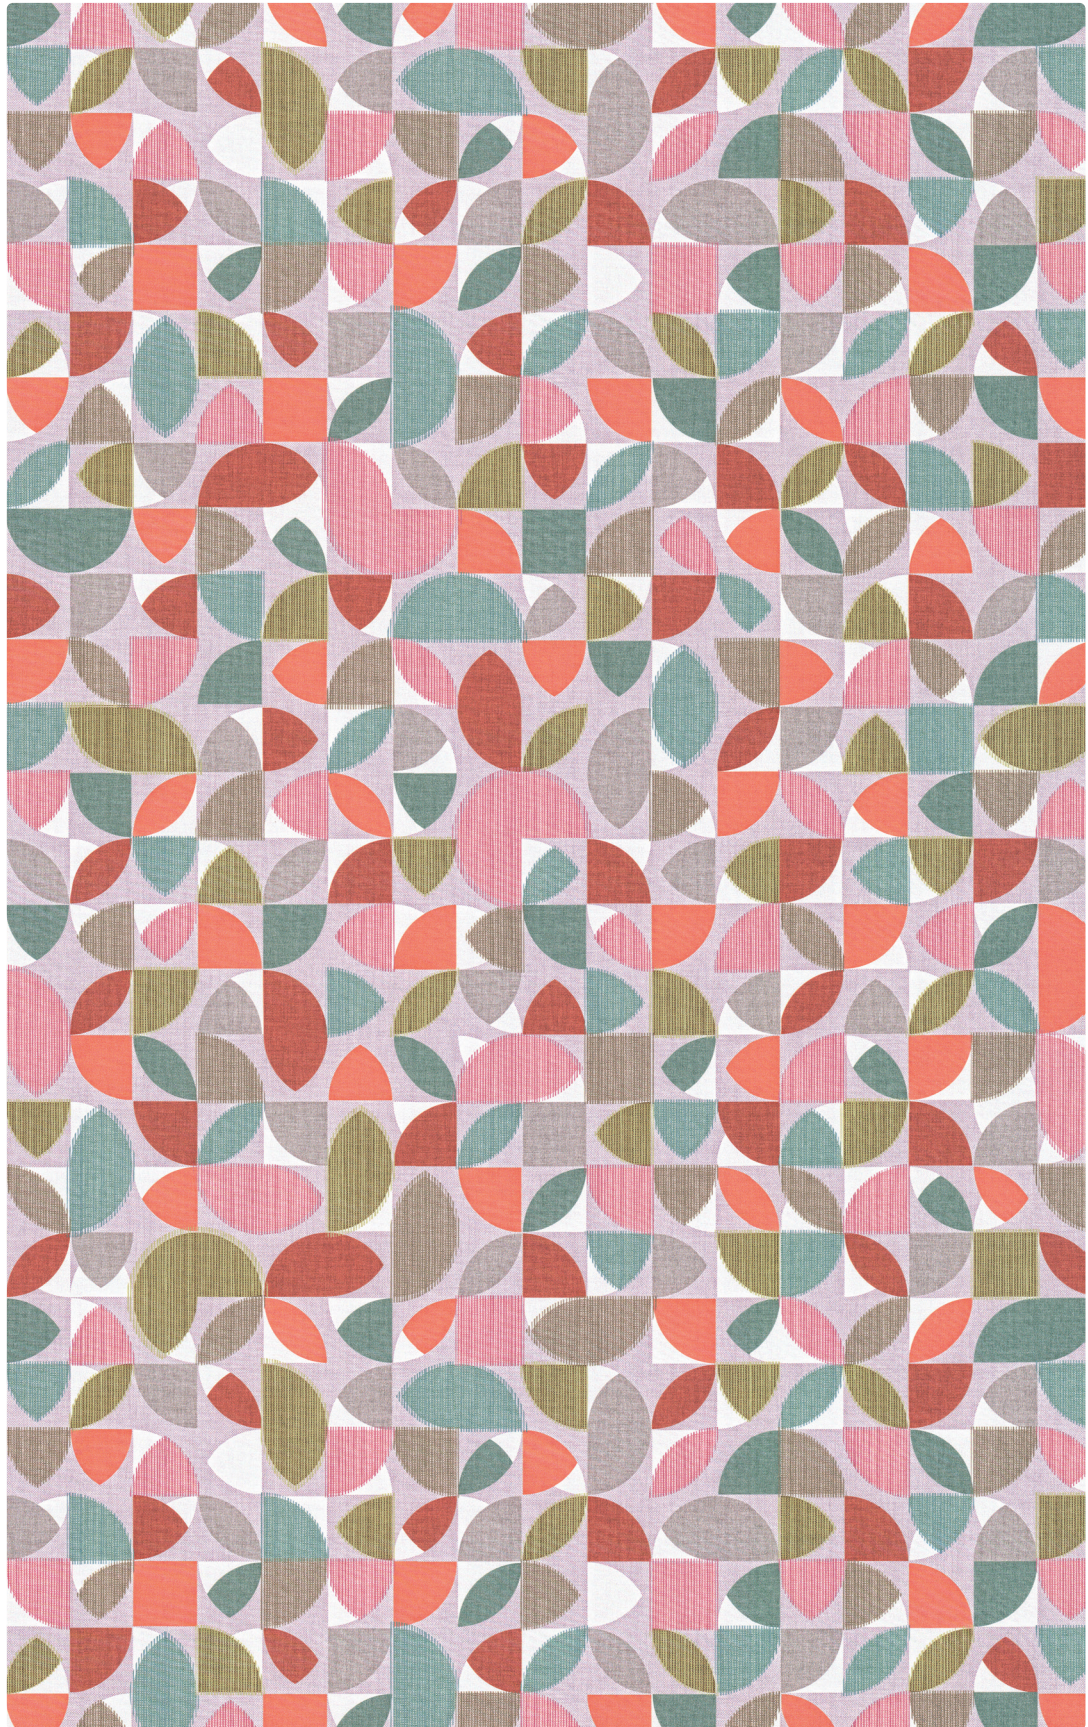

## Upholstery

62% Polyurethane Polycarbonate -  
PVC Free/3% Silicone face,  
35% Polyester backing

54 inches / 137 cm

Exceeds 1,000,000 Double Rubs

WRITE AWAY® - Soil & Stain  
Resistant Top Coat with Ink  
Resistant Technology

GREENGUARD Certified

CR-001  
Rose Quartz

**MAYERFABRICS**

Shown at approximately 25% scale.  
Due to color variations in printing, actual swatch colors may vary slightly.  
Please order a memo sample prior to placing any order.

# CAROUSEL

CR-007  
Mineral

CR-008  
Sunset

CR-000  
Harbor

CR-013  
Fiesta

CR-004  
Bluebird

CR-003  
Seaglass

Shown at approximately 25% scale.  
Due to color variations in printing, actual swatch colors may vary slightly.  
Please order a memo sample prior to placing any order.

## TECHNICAL INFORMATION

Application: Upholstery

Content: 62% Polyurethane Polycarbonate - PVC FREE/3% Silicone face,  
35% Polyester backing

Weight: 16.5 oz./linear yard / 511.56 g/lm

Width: 54 inches / 137 cm