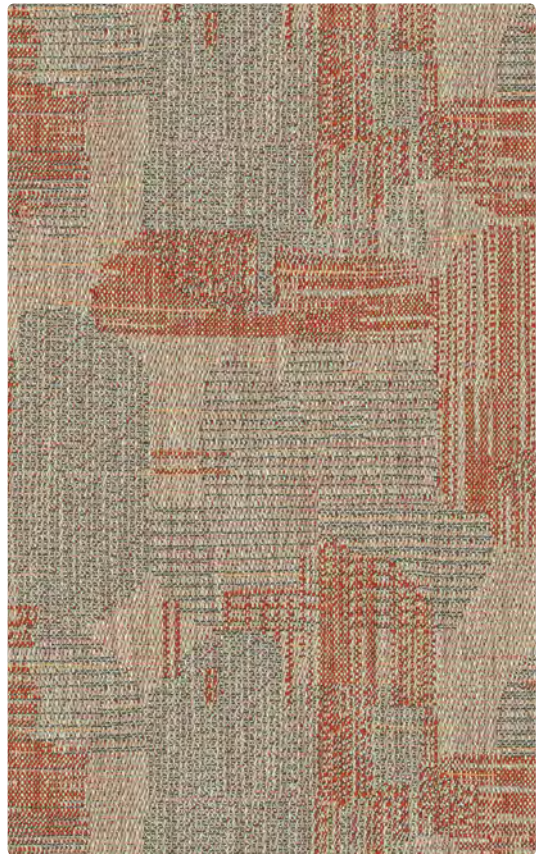

Width
54 inches / 137 cm

Abrasion (Wyzenbeek/Cotton Duck)
Passes 90,000 Double Rubs

Finish
Stain Repellent - PFOA &
PFOS Free

Reduced Environmental Impact
GREENGUARD Gold Certified
OEKO-TEX® Certified

632-007 Desert

632-009 Clay

632-000 Cement

632-001 Cosmos

Shown at approximately 25% scale.
Due to color variations in printing, actual swatch colors may vary slightly.
Please order a memo sample prior to placing any order.

TECHNICAL INFORMATION

Content: 40% Polyester, 32% Acrylic, 22% Viscose, 6% Linen

Width: 54 inches / 137 cm

Backing: Acrylic

Approx. Repeat: 13.78 in/35 cm H, 13.78 in/35 cm V Random Match

Weight: 27.69 oz./linear yard / 858.48 g/lm