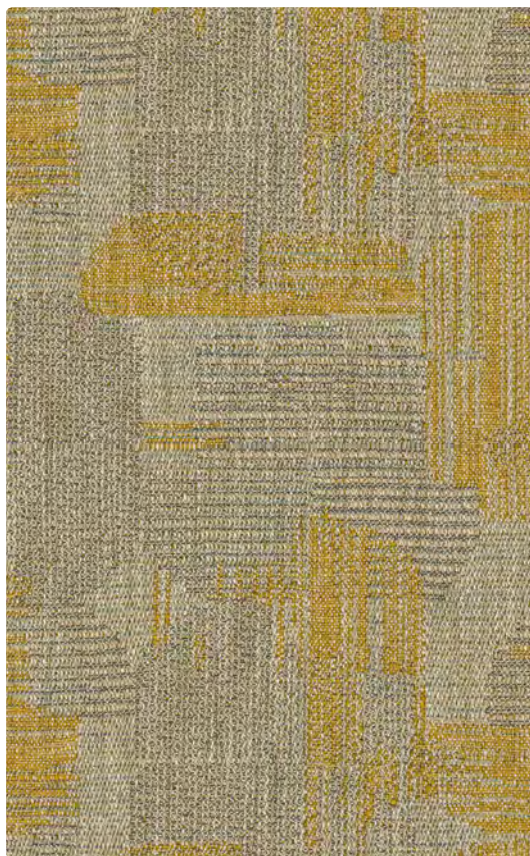

632-002 Marigold

Upholstery Seating

632-002 Marigold

632-003 Grass

632-013 Hosta

632-004 Salvia

Application
Upholstery Seating

Content
40% Polyester, 32% Acrylic,
22% Viscose, 6% Linen

Width
54 inches / 137 cm

Abrasion (Wyzenbeek/Cotton Duck)
Passes 90,000 Double Rubs

Finish
Stain Repellent - PFOA &
PFOS Free

Reduced Environmental Impact
GREENGUARD Gold Certified
OEKO-TEX® Certified

632-007 Desert

632-009 Clay

632-000 Cement

632-001 Cosmos

Shown at approximately 25% scale.
Due to color variations in printing, actual swatch colors may vary slightly.
Please order a memo sample prior to placing any order.

TECHNICAL INFORMATION

Content: 40% Polyester, 32% Acrylic, 22% Viscose, 6% Linen

Width: 54 inches / 137 cm

Backing: Acrylic

Approx. Repeat: 13.78 in/35 cm H, 13.78 in/35 cm V Random Match

Weight: 27.69 oz./linear yard / 858.48 g/lm