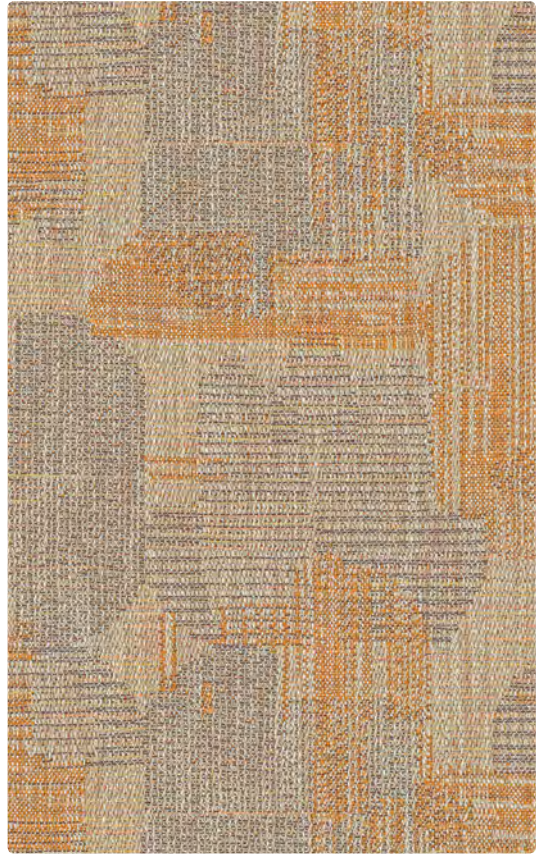

632-002 Marigold

Upholstery Seating

632-002 Marigold

632-003 Grass

632-013 Hosta

632-004 Salvia

Application
Upholstery Seating

Content
40% Polyester, 32% Acrylic,
22% Viscose, 6% Linen

Width
54 inches / 137 cm

Abrasion (Wyzenbeek/Cotton Duck)
Passes 90,000 Double Rubs

Finish
Stain Repellent - PFOA &
PFOS Free

Reduced Environmental Impact
GREENGUARD Gold Certified
OEKO-TEX® Certified

632-007 Desert

632-009 Clay

632-000 Cement

632-001 Cosmos

Shown at approximately 25% scale.
Due to color variations in printing, actual swatch colors may vary slightly.
Please order a memo sample prior to placing any order.

TECHNICAL INFORMATION

Content: 40% Polyester, 32% Acrylic, 22% Viscose, 6% Linen

Width: 54 inches / 137 cm

Backing: Acrylic

Approx. Repeat: 13.78 in/35 cm H, 13.78 in/35 cm V Random Match

Weight: 27.69 oz./linear yard / 858.48 g/lm