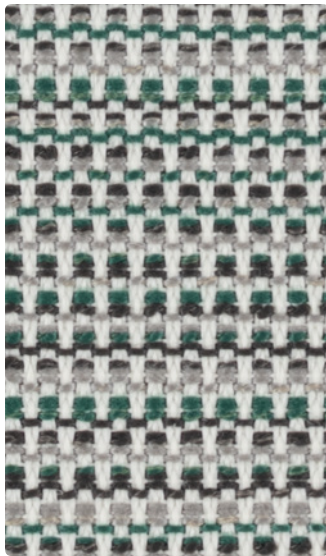

RIVIERA

327-007
Shoreline

327-002
Gold Coast

327-024
Daybreak

327-011
Petal

327-013
Kelp

327-014
Scuba

327-001
Coral

327-003
Jade

327-004
Baltic

Upholstery
96% Recycled Olefin,
4% Polyester
54 inches / 137 cm
Exceeds 100,000 Double Rubs
Stain Repellent - PFAS Free
GREENGUARD Gold Certified

RIVIERA

TECHNICAL INFORMATION

Application: Upholstery

Content: 96% Recycled Olefin, 4% Polyester

Backing: Acrylic

Weight: 17.1 oz./linear yard / 530.16 g/lm

Width: 54 inches / 137 cm

Finish: Stain Repellent - PFAS Free

Approx. Repeat: 0 in/0 cm H, 11 in/27.94 cm V Random Match