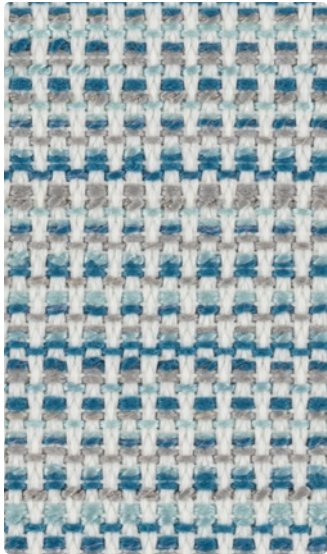

RIVIERA

327-007
Shoreline

327-002
Gold Coast

327-024
Daybreak

327-011
Petal

327-013
Kelp

327-014
Scuba

327-001
Coral

327-003
Jade

327-004
Baltic

Upholstery
96% Recycled Olefin,
4% Polyester
54 inches / 137 cm
Exceeds 100,000 Double Rubs
Stain Repellent - PFAS Free
GREENGUARD Gold Certified

RIVIERA

TECHNICAL INFORMATION

Application: Upholstery

Content: 96% Recycled Olefin, 4% Polyester

Backing: Acrylic

Weight: 17.1 oz./linear yard / 530.16 g/lm

Width: 54 inches / 137 cm

Finish: Stain Repellent - PFAS Free

Approx. Repeat: 0 in/0 cm H, 11 in/27.94 cm V Random Match