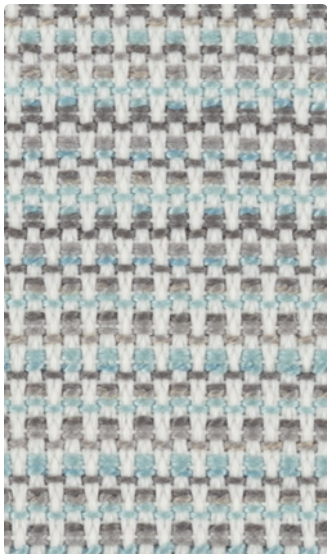

RIVIERA

327-007
Shoreline

327-002
Gold Coast

327-024
Daybreak

327-011
Petal

327-013
Kelp

327-014
Scuba

327-001
Coral

327-003
Jade

327-004
Baltic

Upholstery
96% Recycled Olefin,
4% Polyester
54 inches / 137 cm
Exceeds 100,000 Double Rubs
Stain Repellent - PFAS Free
GREENGUARD Gold Certified

RIVIERA

TECHNICAL INFORMATION

Application: Upholstery

Content: 96% Recycled Olefin, 4% Polyester

Backing: Acrylic

Weight: 17.1 oz./linear yard / 530.16 g/lm

Width: 54 inches / 137 cm

Finish: Stain Repellent - PFAS Free

Approx. Repeat: 0 in/0 cm H, 11 in/27.94 cm V Random Match