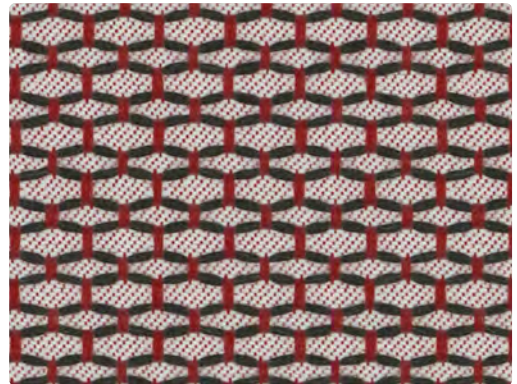

TL466-006  
Greige

TL466-003  
Meadow

TL466-026  
Piano

TL466-004  
Bluestone

TL466-016  
Granite

TL466-001  
Scarlet

TL466-007  
Pumice

TL466-000  
Mocha

Upholstery  
88% Polyester, 12% Graffiti-Free®  
Tekloom® TPE  
54 inches / 137 cm  
Exceeds 1,000,000 Double Rubs  
WRITE AWAY® - Soil and Stain  
Resistant Top Coat with Ink  
Resistant Technology  
GREENGUARD Gold Certified

## TECHNICAL INFORMATION

Application: Upholstery

Content: 88% Polyester, 12% Graffiti-Free® Tekloom® TPE

Backing: Polyester

Weight: 17 oz./linear yard / 527.06 g/lm

Width: 54 inches / 137 cm

Finish: WRITE AWAY® - Soil and Stain Resistant Top Coat with Ink Resistant Technology

Approx. Repeat: 0.5 in/1.27 cm H, 0.5 in/1.27 cm V

Directional: Yes

Shown Railroaded: No