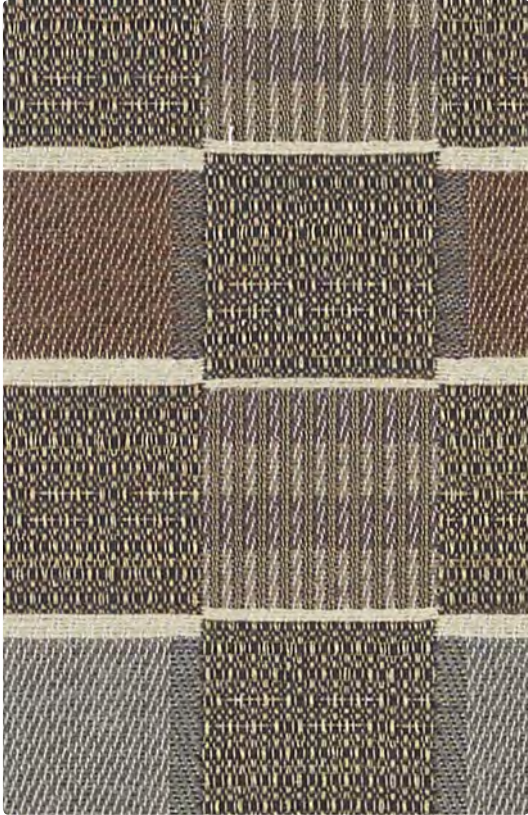

SUTRA

Upholstery Seating

MAYERFABRICS

Upholstery Seating

440-014
Bluestone

440-003
Moss

Application
Upholstery Seating

Content
78% Solution-Dyed Recycled
Nylon, 22% Solution-Dyed Nylon

Width
54 inches

Abrasion (Wyzenbeek/Cotton Duck)
Passes 150,000 Double Rubs

Finish
Stain Repellent – PFOA &
PFOC Free

Reduced Environmental Impact
GREENGUARD Gold Certified

440-000
Mushroom

440-006
Smoke

440-004
Ink

440-001
Cordovan

TECHNICAL INFORMATION

Content: **78% Solution-Dyed Pre-Consumer Recycled Nylon**, 22% Solution-Dyed Nylon

Width: 54"

Weight: 15.52 oz./linear yard

Backing: Acrylic

Finish: Stain Repellent – PFOA & PFOC Free

Approx. Repeat: 2.375" H, 9.063" V

Directional: Yes

Railroaded: No

PERFORMANCE

Surface Abrasion: Heavy Duty ASTM D 4157
(Wyzenbeek/Cotton Duck)

Results

Passes 150,000 Double Rubs Multiple factors affect fabric durability and appearance retention, including end-user application and proper maintenance. Wyzenbeek results above 100,000 double rubs have not been shown to be a reliable indicator of increased fabric lifespan.