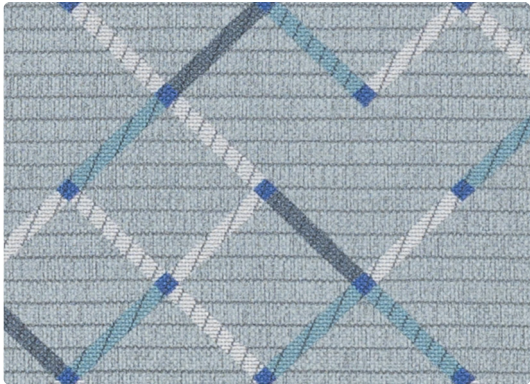

TS-016
Storm

TS-007
Sesame

TS-006
Aluminum

TS-009
Persimmon

TS-004
Cadet

TS-001
Currant

TS-003
Ocean

Upholstery
80% Vinyl - Phthalate Free face,
20% Polyester backing
54 inches / 137 cm
Exceeds 250,000 Double Rubs
Soil & Stain Resistant Top Coat
GREENGUARD Certified

TRUSS

TECHNICAL INFORMATION

Application: Upholstery

Content: 80% Vinyl - Phthalate Free face, 20% Polyester backing

Weight: 29 oz./linear yard / 899.10 g/lm

Width: 54 inches / 137 cm

Finish: Soil and Stain Resistant Top Coat

Approx. Repeat: 20.25 in/51.44 cm H, 13.8125 in/35.08 cm V Random Match

Directional: Yes

Shown Railroaded: No

PERFORMANCE

Abrasion: Exceeds 250,000 Double Rubs
(Wyzenbeek/Cotton Duck)

Abrasion test results exceeding ACT Performance Guidelines are not an indicator of product lifespan. Multiple factors affect durability and appearance retention.

Crocking: Dry: Grade 4 min / Wet: Grade 4 min

Colorfastness to Light AATCC 16: Grade 4.5 at 200 hours

FLAMMABILITY

California Technical Bulletin 117-2013
NFPA 260/UFAC Class 1

REDUCED ENVIRONMENTAL IMPACT