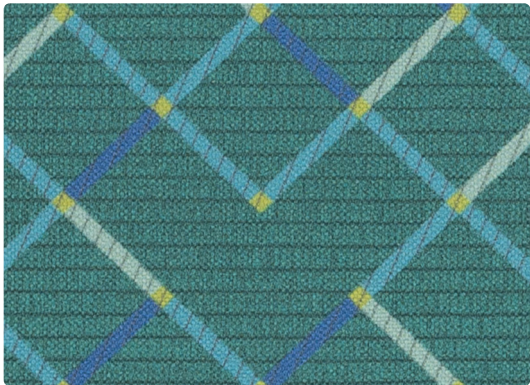

TS-016
Storm

TS-007
Sesame

TS-006
Aluminum

TS-009
Persimmon

TS-004
Cadet

TS-001
Currant

TS-003
Ocean

Upholstery
80% Vinyl - Phthalate Free face,
20% Polyester backing
54 inches / 137 cm
Exceeds 250,000 Double Rubs
Soil & Stain Resistant Top Coat
GREENGUARD Certified

TRUSS

TECHNICAL INFORMATION

Application: Upholstery

Content: 80% Vinyl - Phthalate Free face, 20% Polyester backing

Weight: 29 oz./linear yard / 899.10 g/lm

Width: 54 inches / 137 cm

Finish: Soil and Stain Resistant Top Coat

Approx. Repeat: 20.25 in/51.44 cm H, 13.8125 in/35.08 cm V Random Match

Directional: Yes

Shown Railroaded: No

PERFORMANCE

Abrasion: Exceeds 250,000 Double Rubs
(Wyzenbeek/Cotton Duck)

Abrasion test results exceeding ACT Performance Guidelines are not an indicator of product lifespan. Multiple factors affect durability and appearance retention.